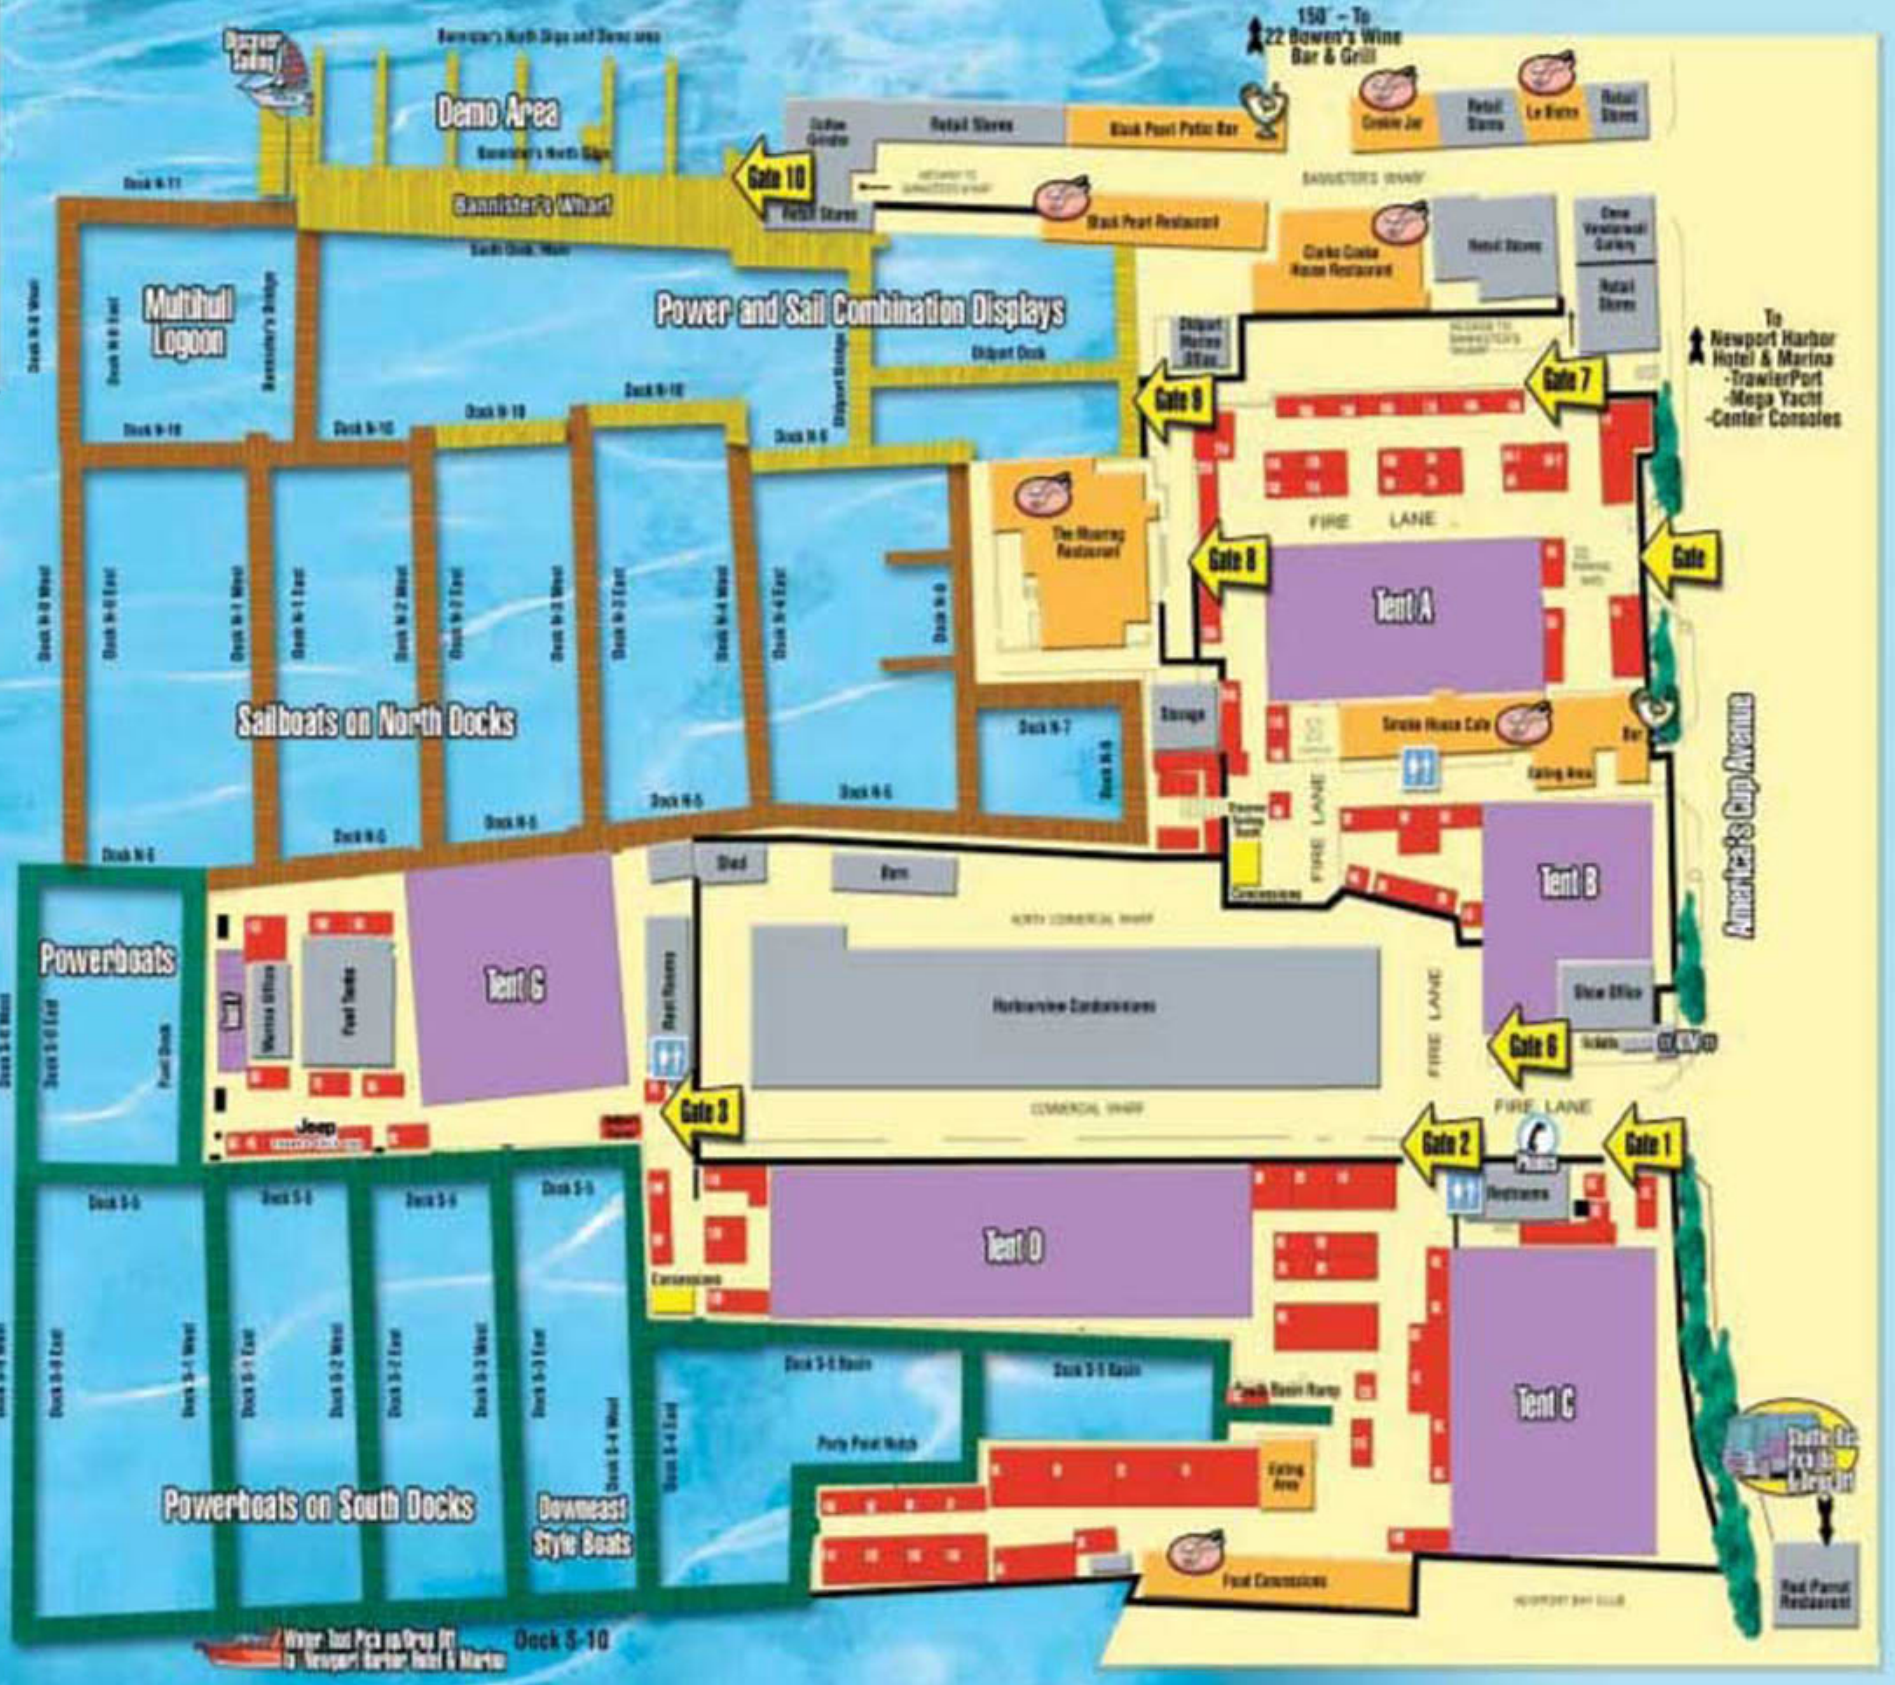

# Newport Yachting Center

- Tent Displays
- Land Displays
- Powerboat Exhibit Docks
- Sailboat Exhibit Docks
- Power & Sailboat Exhibit Docks
- Food
- Gates
- Restrooms
- Phone

Water Taxi Pick up Drop off to Newport Harbor Hotel & Marina Dock S-10