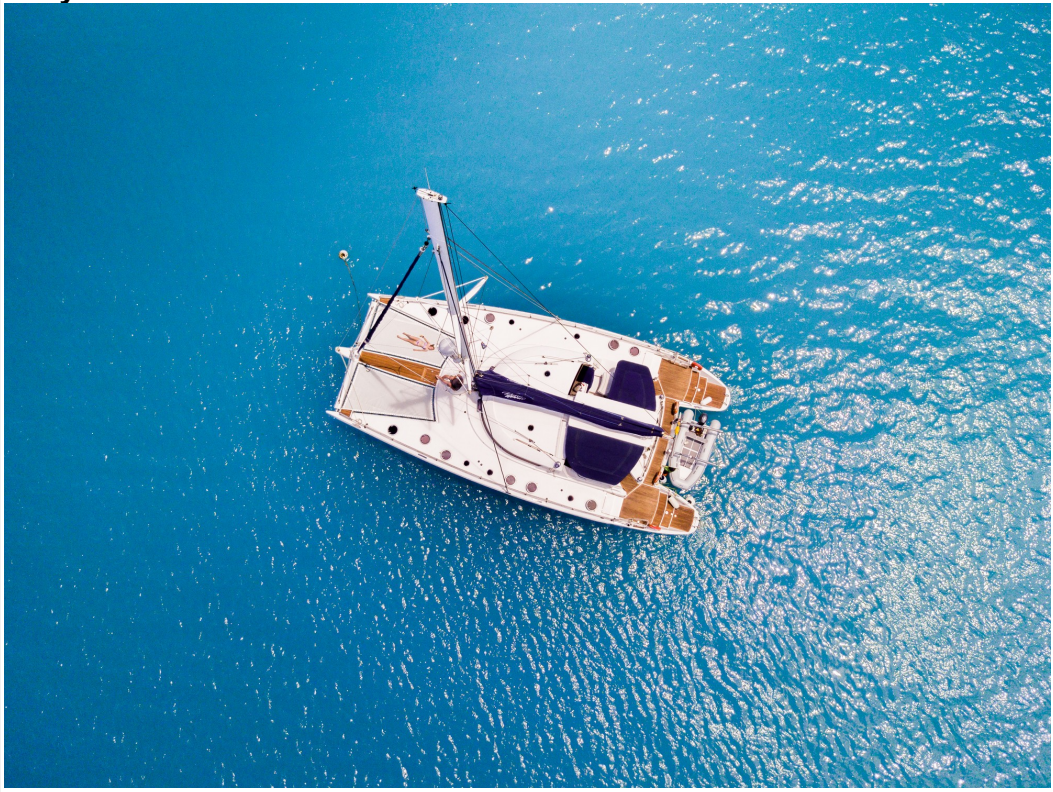

Image Gallery