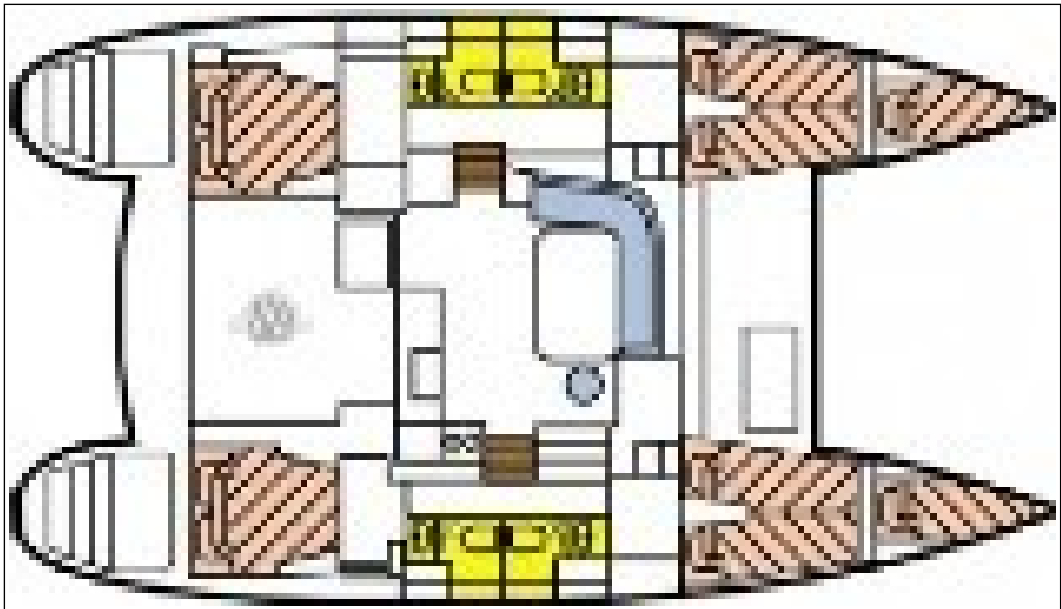

Full Specification

Layout & Accommodations

Convertible saloon
CD / radio
Cockpit speakers
Electr. Fridge

Deck & Equipment

Electr. Windlass (anchor)
Rigid biminitorp
Cockpit table
Cockpit cushions
Deck shower
Swimming ladder

Image Gallery

Raymarine

108°

Mag

TWS(kts)

Depth(Meter)

SOG(kts)

7.3

3.8

0.0

Track

STBY

-1°

+1°

Menu

-10°