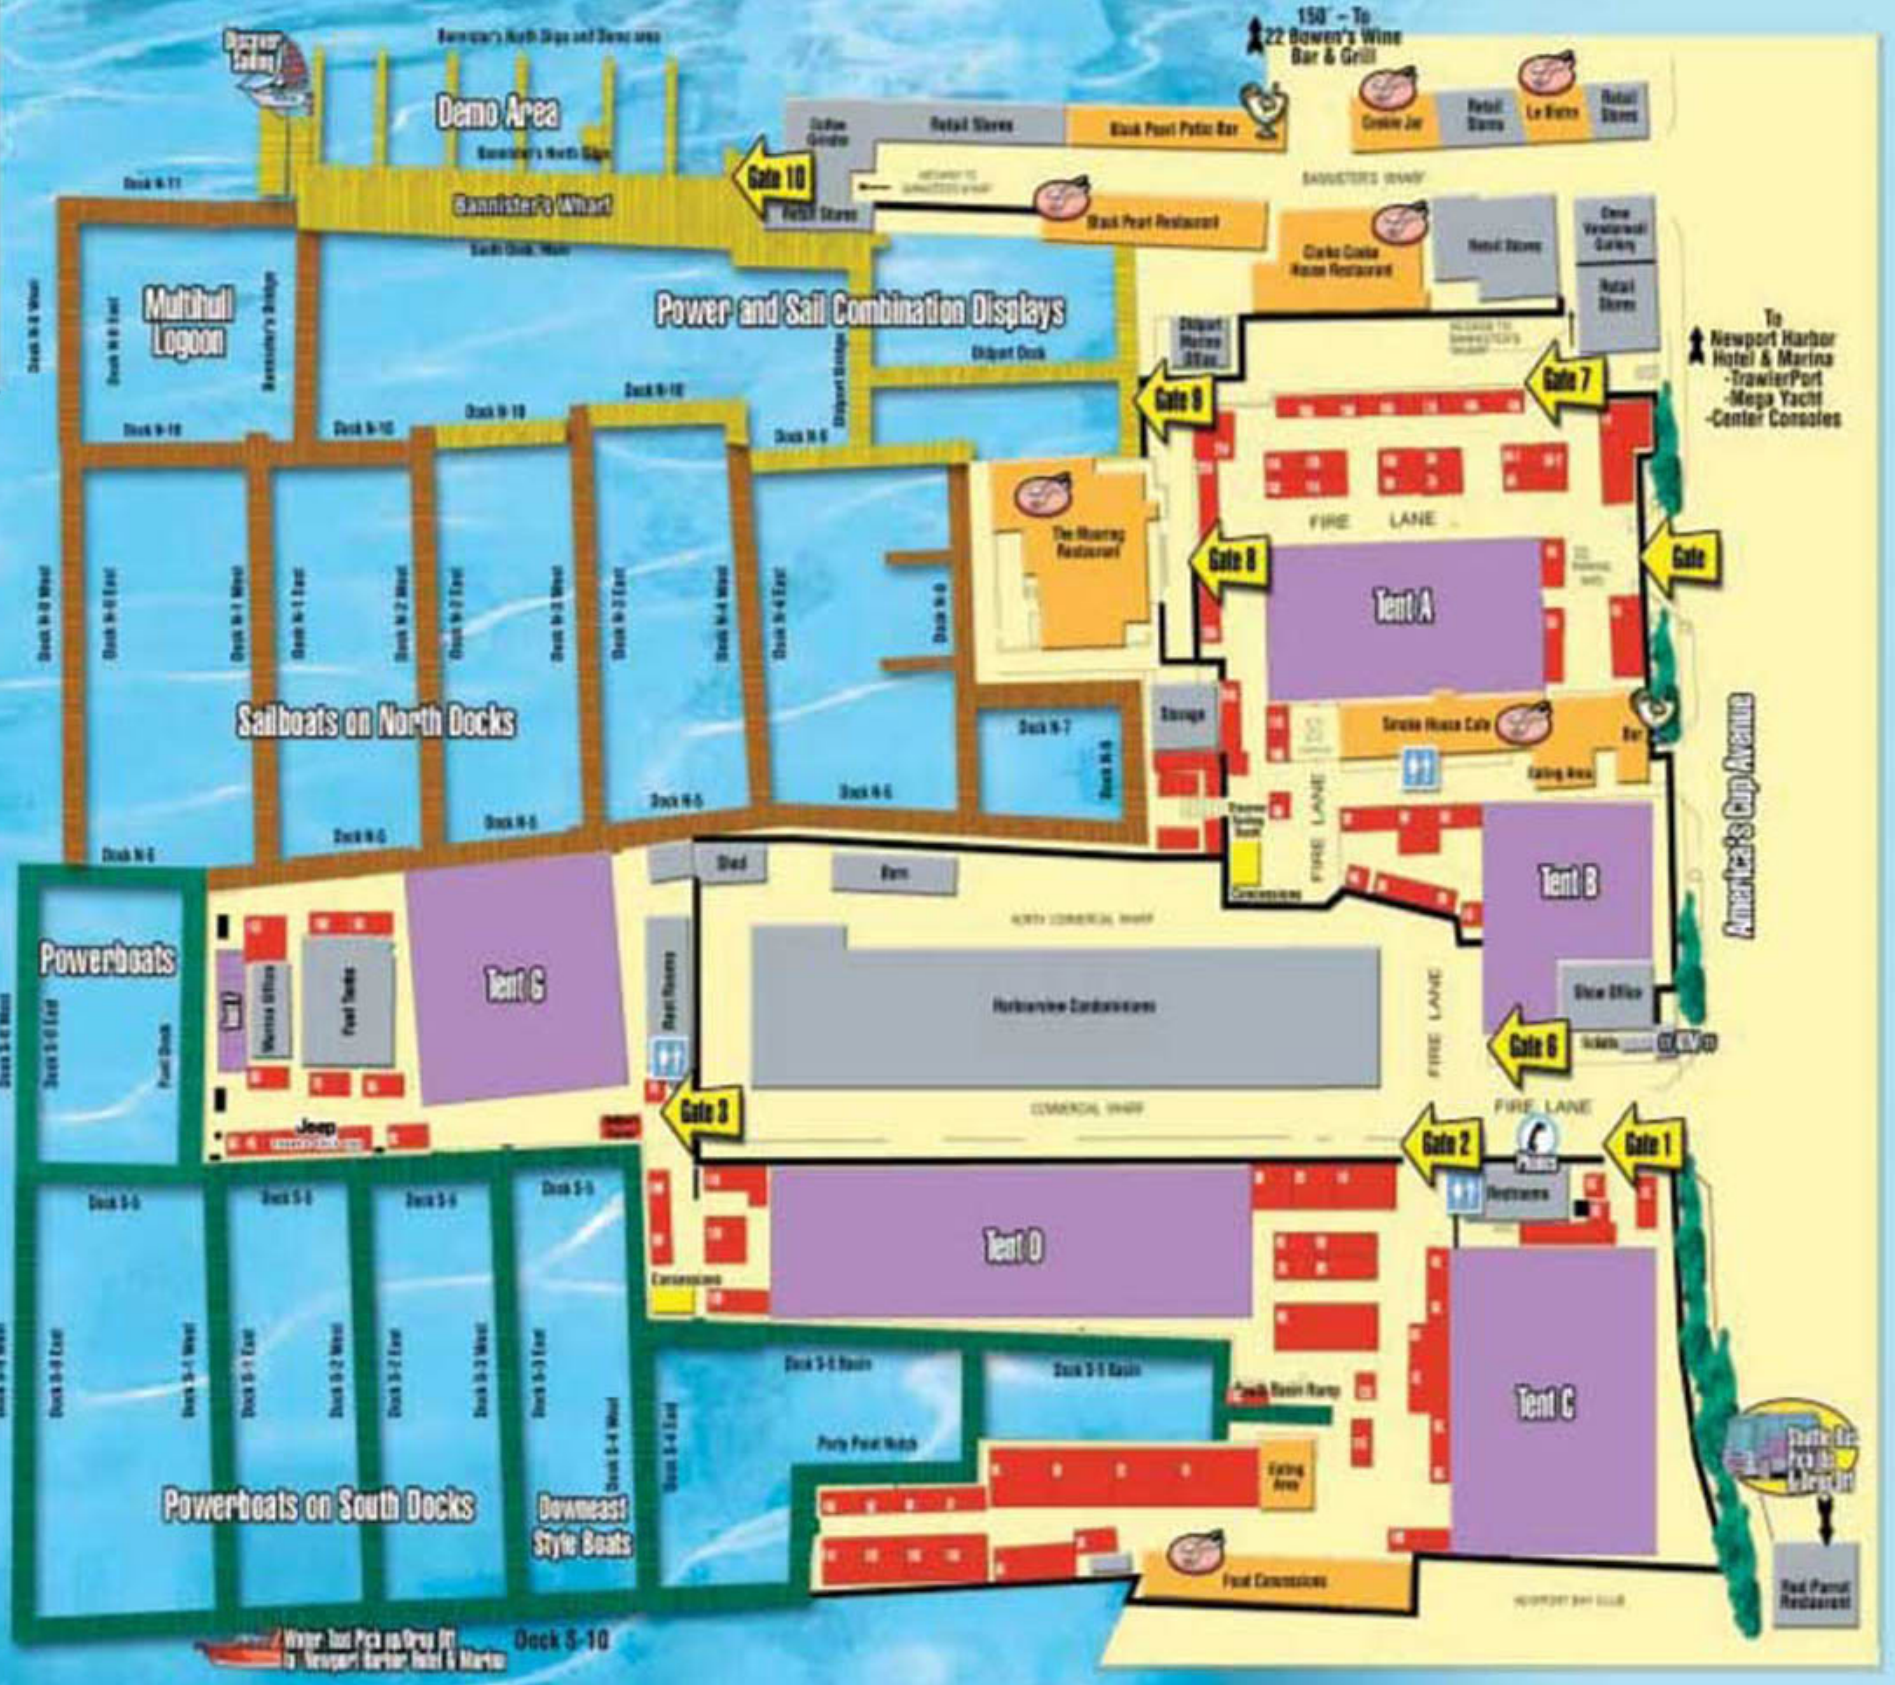

Newport Yachting Center

- Tent Displays
- Land Displays
- Powerboat Exhibit Docks
- Sailboat Exhibit Docks
- Power & Sailboat Exhibit Docks
- Food
- Gates
- Restrooms
- Phone

Water Taxi Pick up Drop off
at Newport Harbor Hotel & Marina
Dock S-10