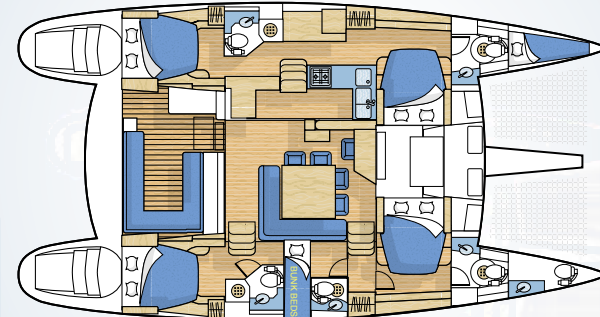

LAGOON 440 SEA OF LOVE

4 queen cabins
2 single berths (bow)
4 heads/showers
Price Range: $5,300-$8,300 p/w

PRIVILEGE 585 SABORE

A fast, luxurious charter yacht, lavish in space and beauty.
Price Range: $21,500-$26,500 p/w

YAPLUKA 70 WONDERFUL

The opulence of a mega yacht with the majesty of a catamaran.
Price Range: $30,000-$35,000 p/w

LAGOON 440 CASTELLINA

3 queen cabins
2 single berths
3 heads
Price Range: $5,200-$8,200 p/w

LAGOON 440 GATO DEL SOL

3 queen cabins
3 heads
Price Range: $5,000-$8,000 p/w

PRIVILEGE 455 GATO CHATEAU

4 queen cabins
4 heads
Price Range: $4,900-$7,900 p/w

LAGOON 440 Cabin Cruise

Classic layout, spacious salon. Fully air conditioned.
*Price Range: $1,250-$1,995 p/w

LAGOON LP43 Cabin Cruise

Performance, comfort and elegance. Fully air conditioned.
Price Range: Call for rates

PRIVILEGE 465 CHANGE ORDER

4 queen cabins
1 single berth
4 heads
Price Range: $5,000-$8,000 p/w

BAHIA 46 CERTITUDE

4 double cabins
4 single berths
4 heads
Price Range: $5,000-$8,000 p/w

LAGOON 470 CATAMARANS.COM

4 double cabins
3 single berths
4 heads
Price Range: $5,400-$8,400 p/w

LAGOON 470 MARLIN'S FANCY

4 double cabins
3 heads/showers
Price Range: $5,200-$8,200 p/w

LAGOON 500 Accommodates 12

5 double cabins
6 heads with showers
1 single berth, A/C included
Price Range: $8,000-$11,000 p/w

* Cabin Cruise rates based upon single occupancy.

ELITE ISLAND YACHTS

WWW.CATAMARANS.COM

LAGOON 500 Layout

Quality bareboats and luxurious crewed catamarans in multiple destinations throughout the world.

Use our simple step by step online system to choose, plan and book a charter from selecting the type of charter that fits your needs to provisioning and dive gear rental. Once you are done all that's left is to enjoy the vacation of a lifetime.

<http://www.catamarans.com/charter/>